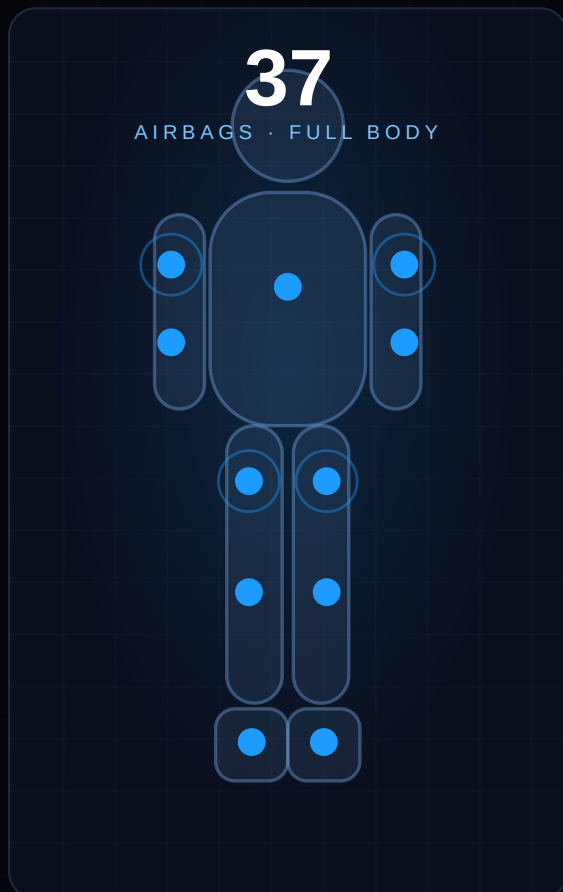

Inspired by how astronauts sit at launch, zero-gravity recline lifts your legs to heart level and spreads your weight evenly. That takes pressure off your spine and joints, so the massage reaches deeper while your body does nothing but rest.

1

RELAX

2

RECLINE

3

DEEP

Height adjustment for taller users

Weltron extends to give taller bodies full coverage from head to calf — nobody sits cramped.

A full-body embrace.

From the top of your shoulders to the soles of your feet, Weltron wraps your whole body in coordinated, controlled motion.

Walking-motion foot massage

- Rollers move beneath your soles like a real therapist walking out the tension, not just vibrating.