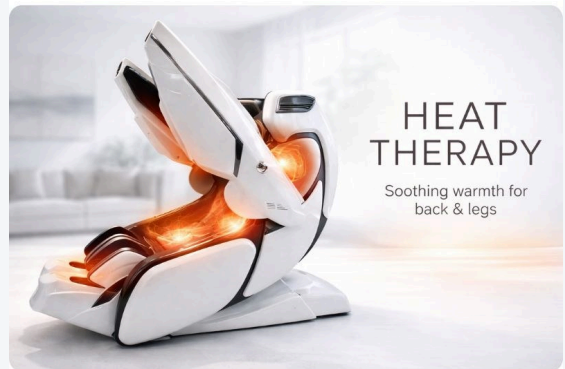

Inspired by how astronauts sit at launch, zero-gravity recline lifts your legs to heart level and spreads your weight evenly. That takes pressure off your spine and joints, so the massage reaches deeper while your body does nothing but rest.

1

RELAX

2

RECLINE

3

DEEP

Height adjustment for taller users

Weltron extends to give taller bodies full coverage from head to calf — nobody sits cramped.